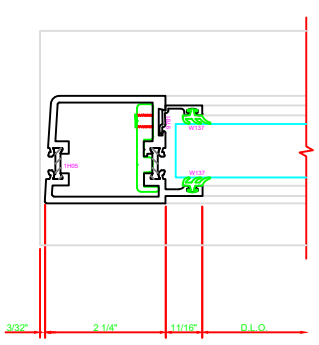

300 STILE
S/A D202 FOR OFFSET PIVOTS

ERASE NOTE
BUTT HINGES CAN NOT BE USED WITH THERMASTILE DOORS

401 MEETING STILES
D202

301 STILE
S/A D202 FOR OFFSET PIVOTS

ERASE NOTE
BUTT HINGES CAN NOT BE USED WITH THERMASTILE DOORS

100 TOP RAIL
S/A D202

ERASE NOTE
TOP RAIL FOR SURFACE CLOSERS, OR DORMA TYPE C.O.C., NOT LCN C.O.C.

200 BOTTOM RAIL
S/A D202