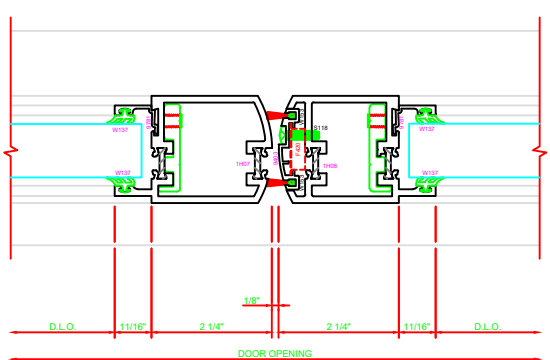

300 STILE
S/A D202 FOR OFFSET PIVOTS

ERASE NOTE
BUTT HINGES CAN NOT BE USED WITH THERMASTILE DOORS

401 MEETING STILES
D202

301 STILE
S/A D202 FOR OFFSET PIVOTS

ERASE NOTE
BUTT HINGES CAN NOT BE USED WITH THERMASTILE DOORS

100 TOP RAIL
S/A D202

ERASE NOTE
TOP RAIL FOR SURFACE CLOSERS, OR DORMA TYPE C.O.C., NOT LCN C.O.C.

200 BOTTOM RAIL
S/A D202