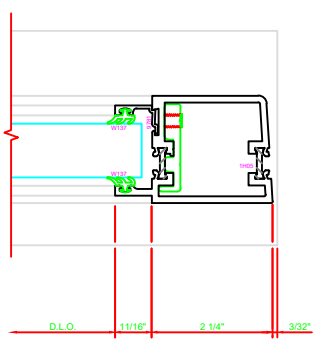

300 STILE
S/A D202 FOR OFFSET PIVOTS

ERASE NOTE
BUTT HINGES CAN NOT BE USED WITH THERMASTILE DOORS

401 MEETING STILES
D202

301 STILE
S/A D202 FOR OFFSET PIVOTS

ERASE NOTE
BUTT HINGES CAN NOT BE USED WITH THERMASTILE DOORS

100 TOP RAIL
S/A D202

ERASE NOTE
TOP RAIL FOR SURFACE CLOSERS, OR DORMA TYPE C.O.C., NOT LCN C.O.C.

200 BOTTOM RAIL
S/A D202