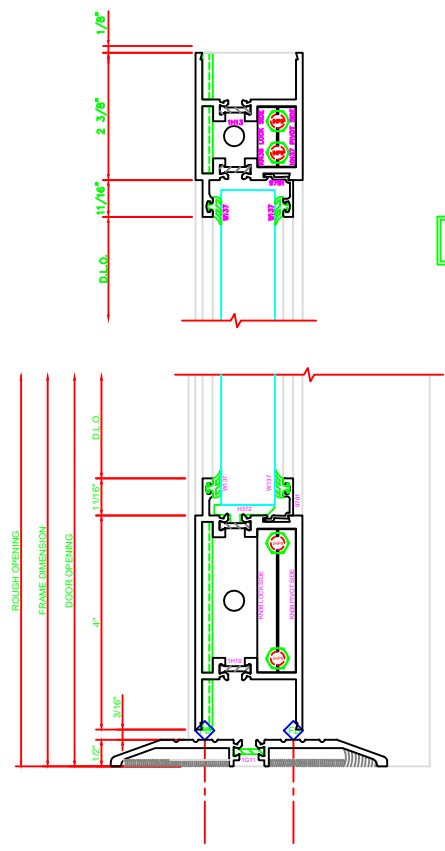

300 STILE
S/A D202 FOR OFFSET PIVOTS

ERASE NOTE
BUTT HINGES CAN NOT BE USED WITH THERMASTILE DOORS

401 MEETING STILES
D202

301 STILE
S/A D202 FOR OFFSET PIVOTS

ERASE NOTE
BUTT HINGES CAN NOT BE USED WITH THERMASTILE DOORS

100 TOP RAIL
S/A D202

ERASE NOTE
TOP RAIL FOR SURFACE CLOSERS, OR DORMA TYPE C.O.C., NOT LCN C.O.C.

200 BOTTOM RAIL
S/A D202